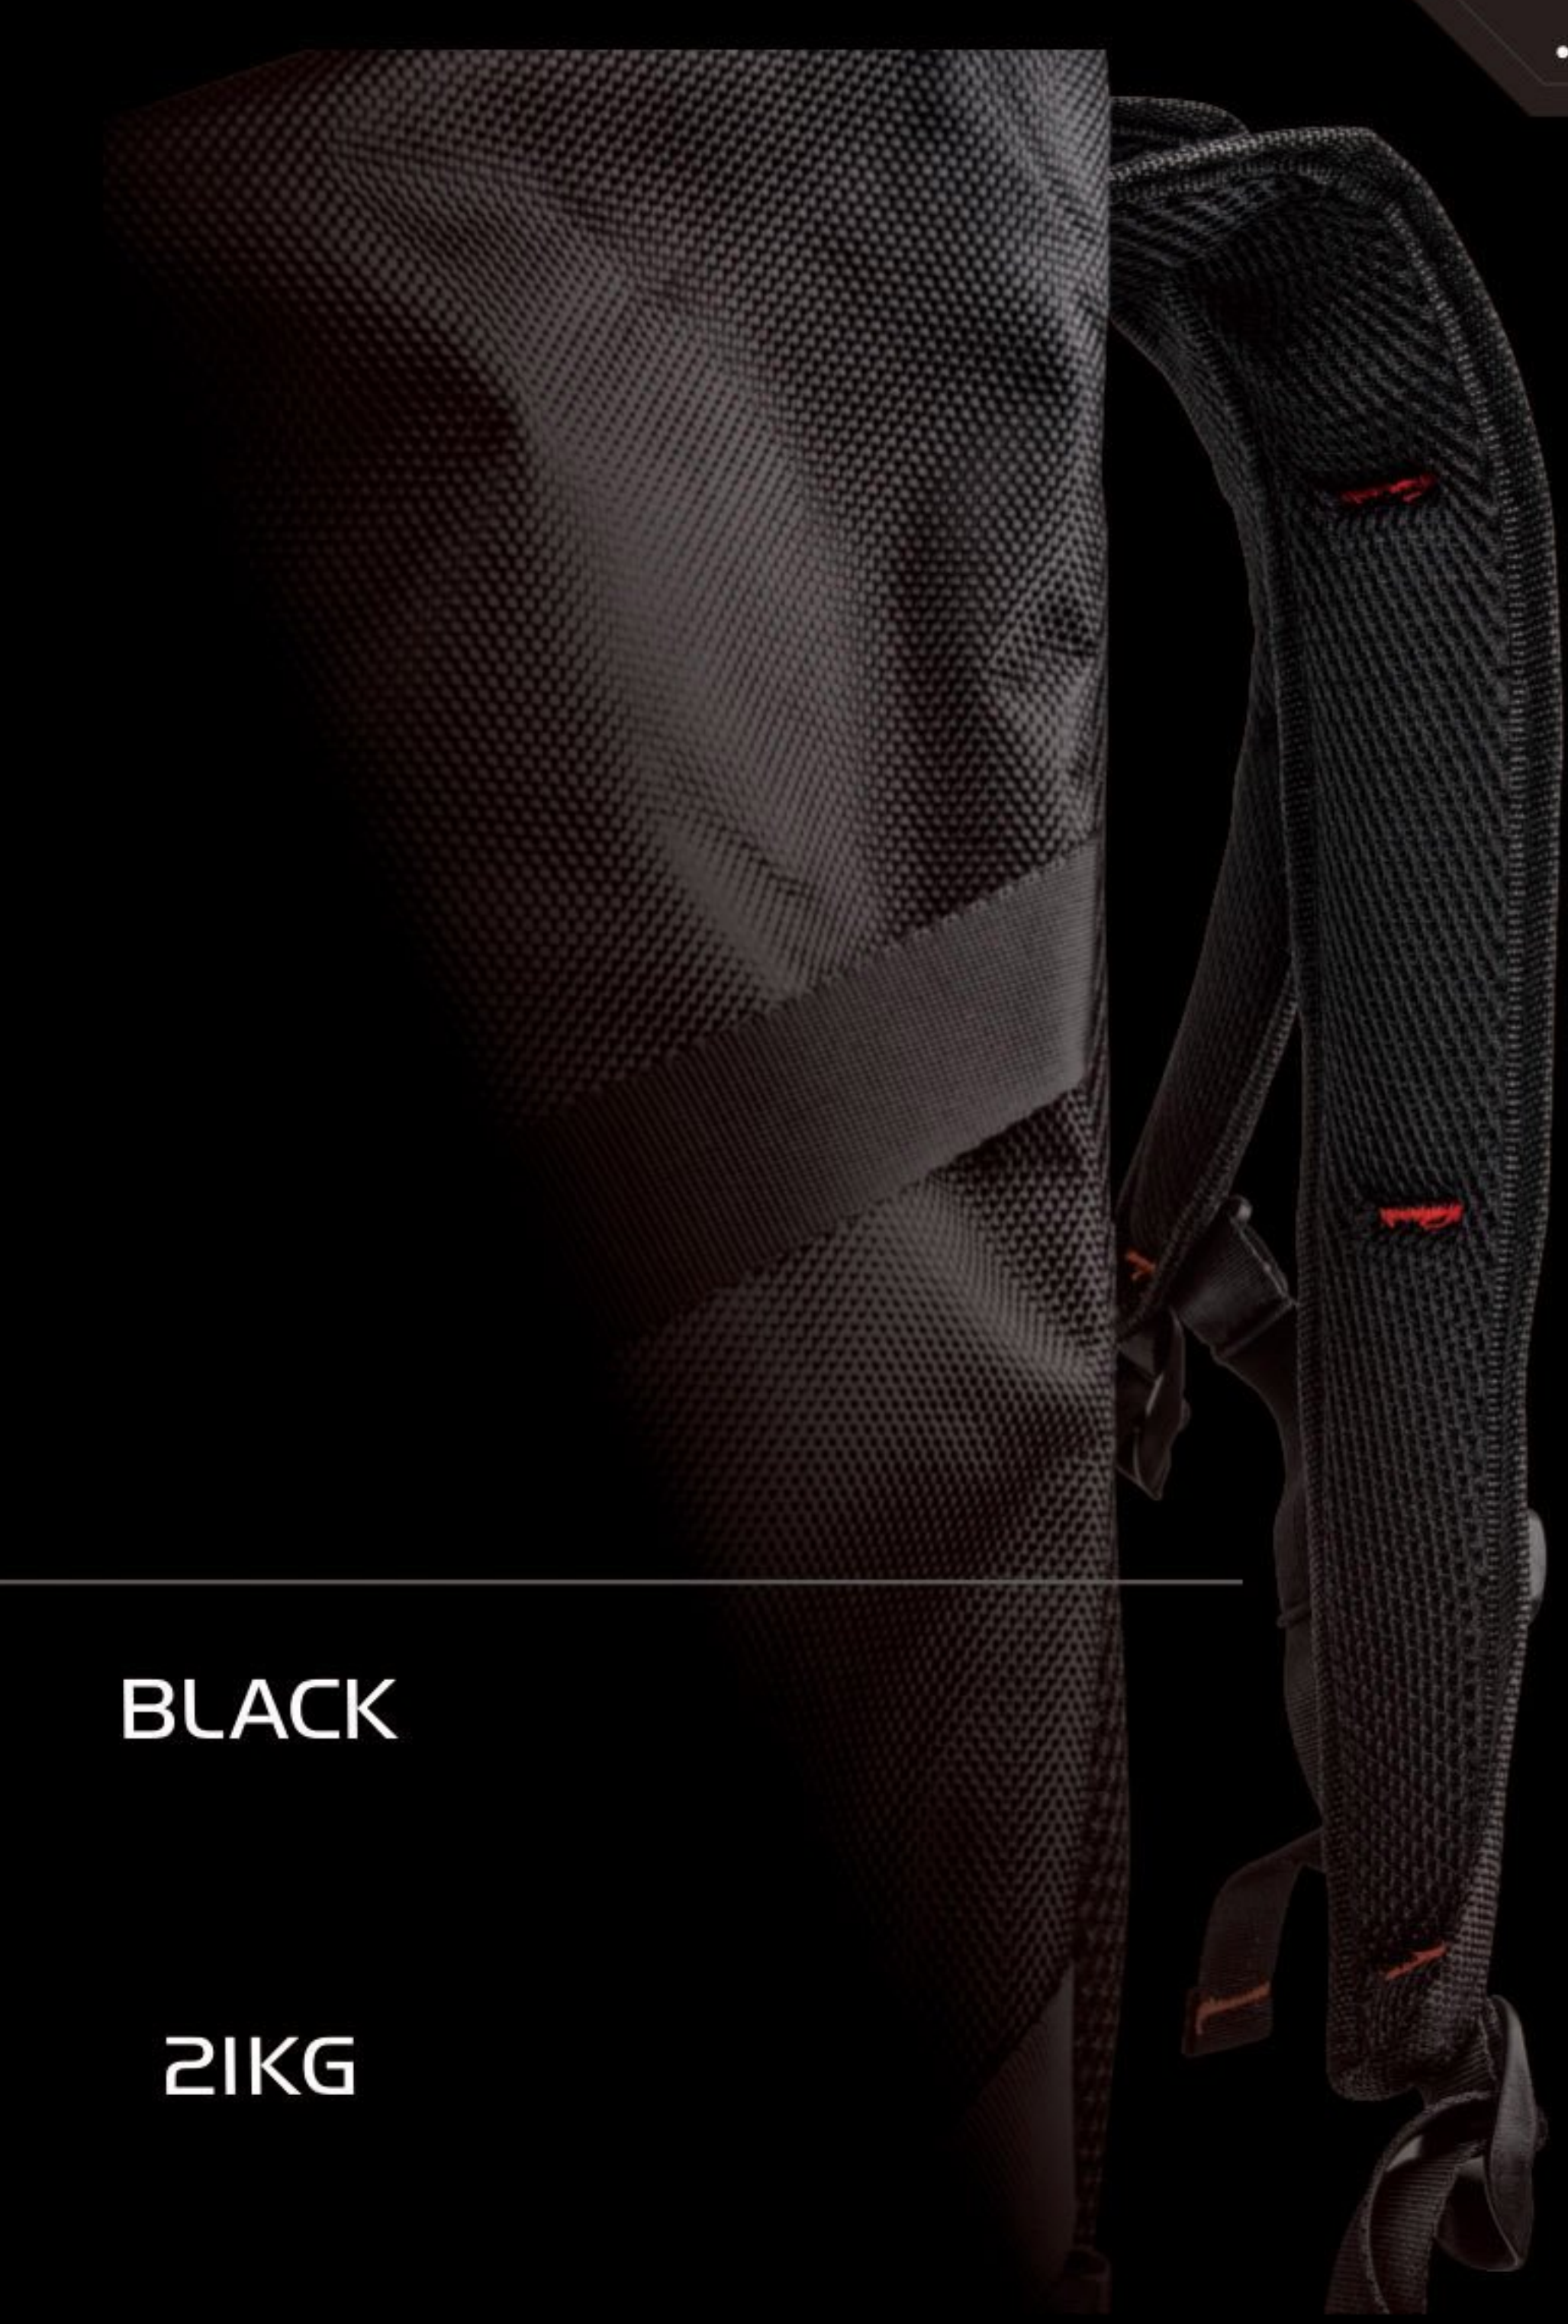

Tt ESPORTS
By Thermaltake

Battle Dragon

UTILITY BACKPACK

SPECIFICATION

YOUR GAMING GEARS | ON THE GO

COLOR	BLACK
MAXIMUM SUPPORTED WEIGHT	21KG
DIMENSION	WIDTH: 350 MM / 13.8" DEPTH: 570 MM / 22.4" HEIGHT: 250MM / 9.8"
MATERIAL	POLYESTER & 1680D BALLISTIC NYLON