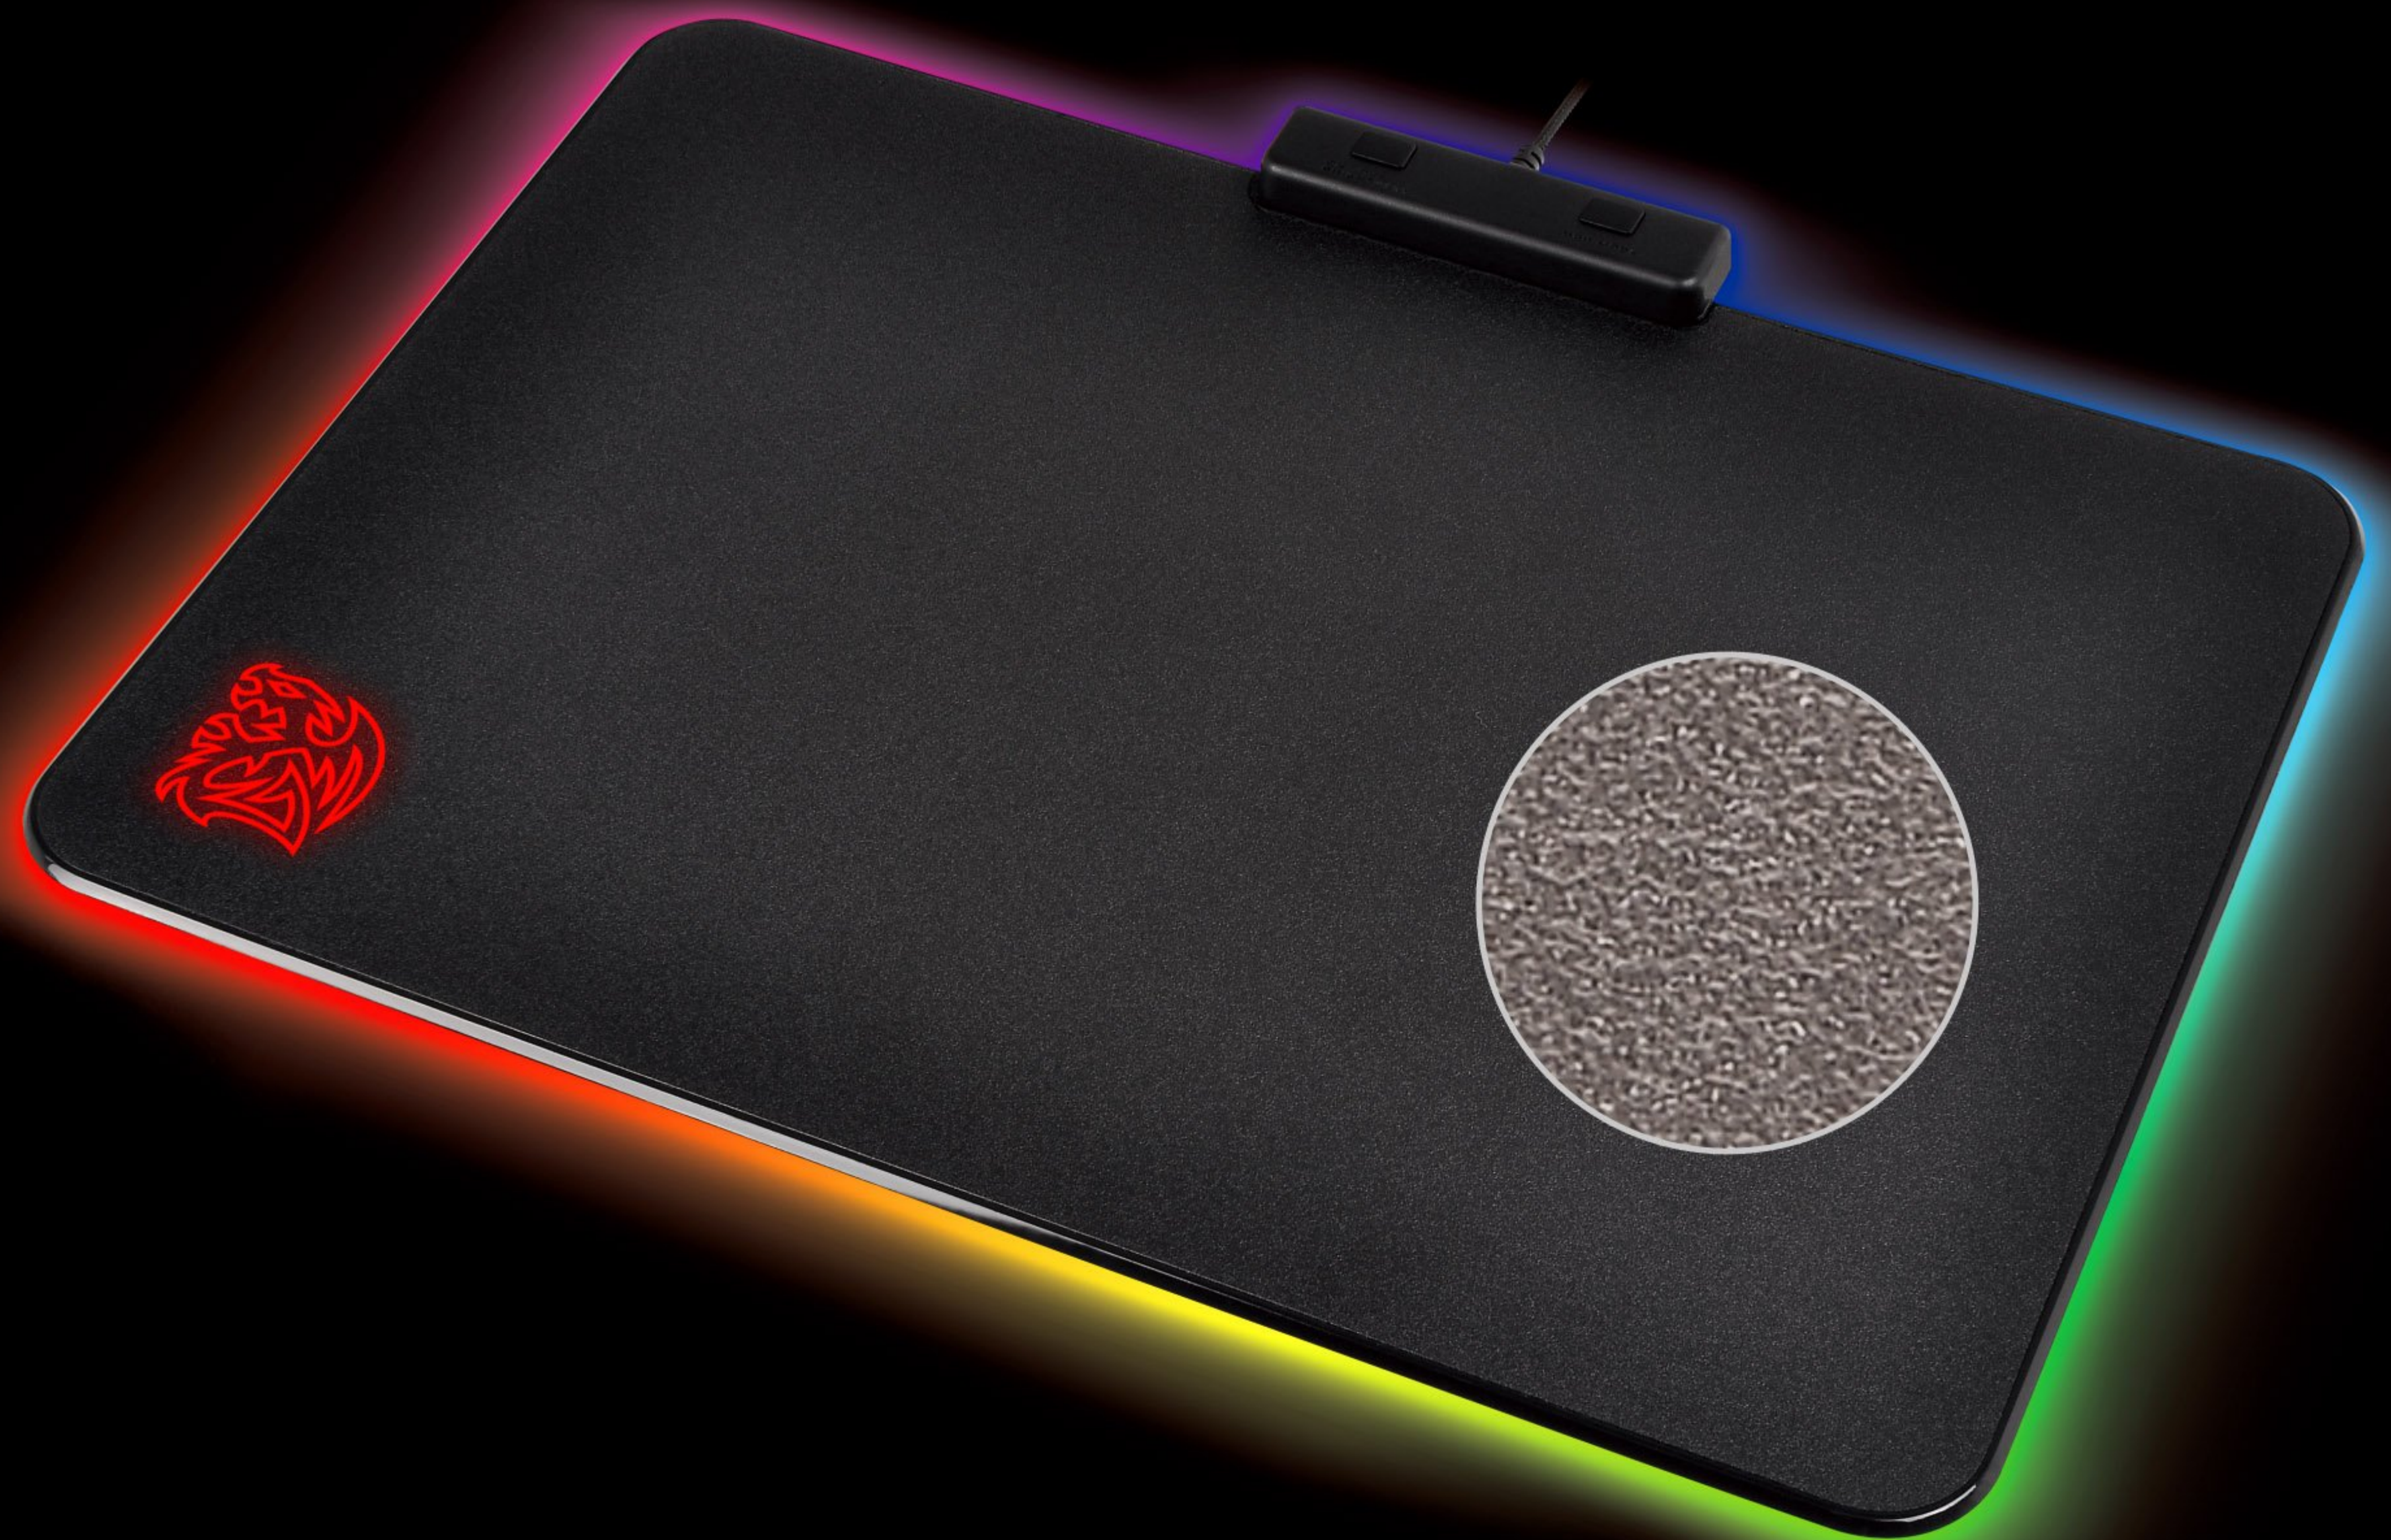

DRACONEM RGB

GAMING MOUSE PAD

SPECIAL OPTIMIZED SURFACE COMPATIBLE

DRACONEM RGB | BRING COLOR TO LIFE

The DRACONEM RGB comes with a special optimized surface that allows strong tracking that all gamers need for superb accuracy during intense gameplay.

STUNNING RGB VISUAL ILLUMINATION

CHALLENGE IS THE GAME

Tt ESPORTS
By Thermaltake

DRACONEM RGB

GAMING MOUSE PAD

NON-SLIP RUBBER BASE

DRACONEM RGB | BRING COLOR TO LIFE

A special non slip rubber based used to ensure the DRACONEM RGB mouse pad will never slip as you game, even in the most intense of battles. Play with confidence and never have to worry about mouse pad lift-off or slipping!