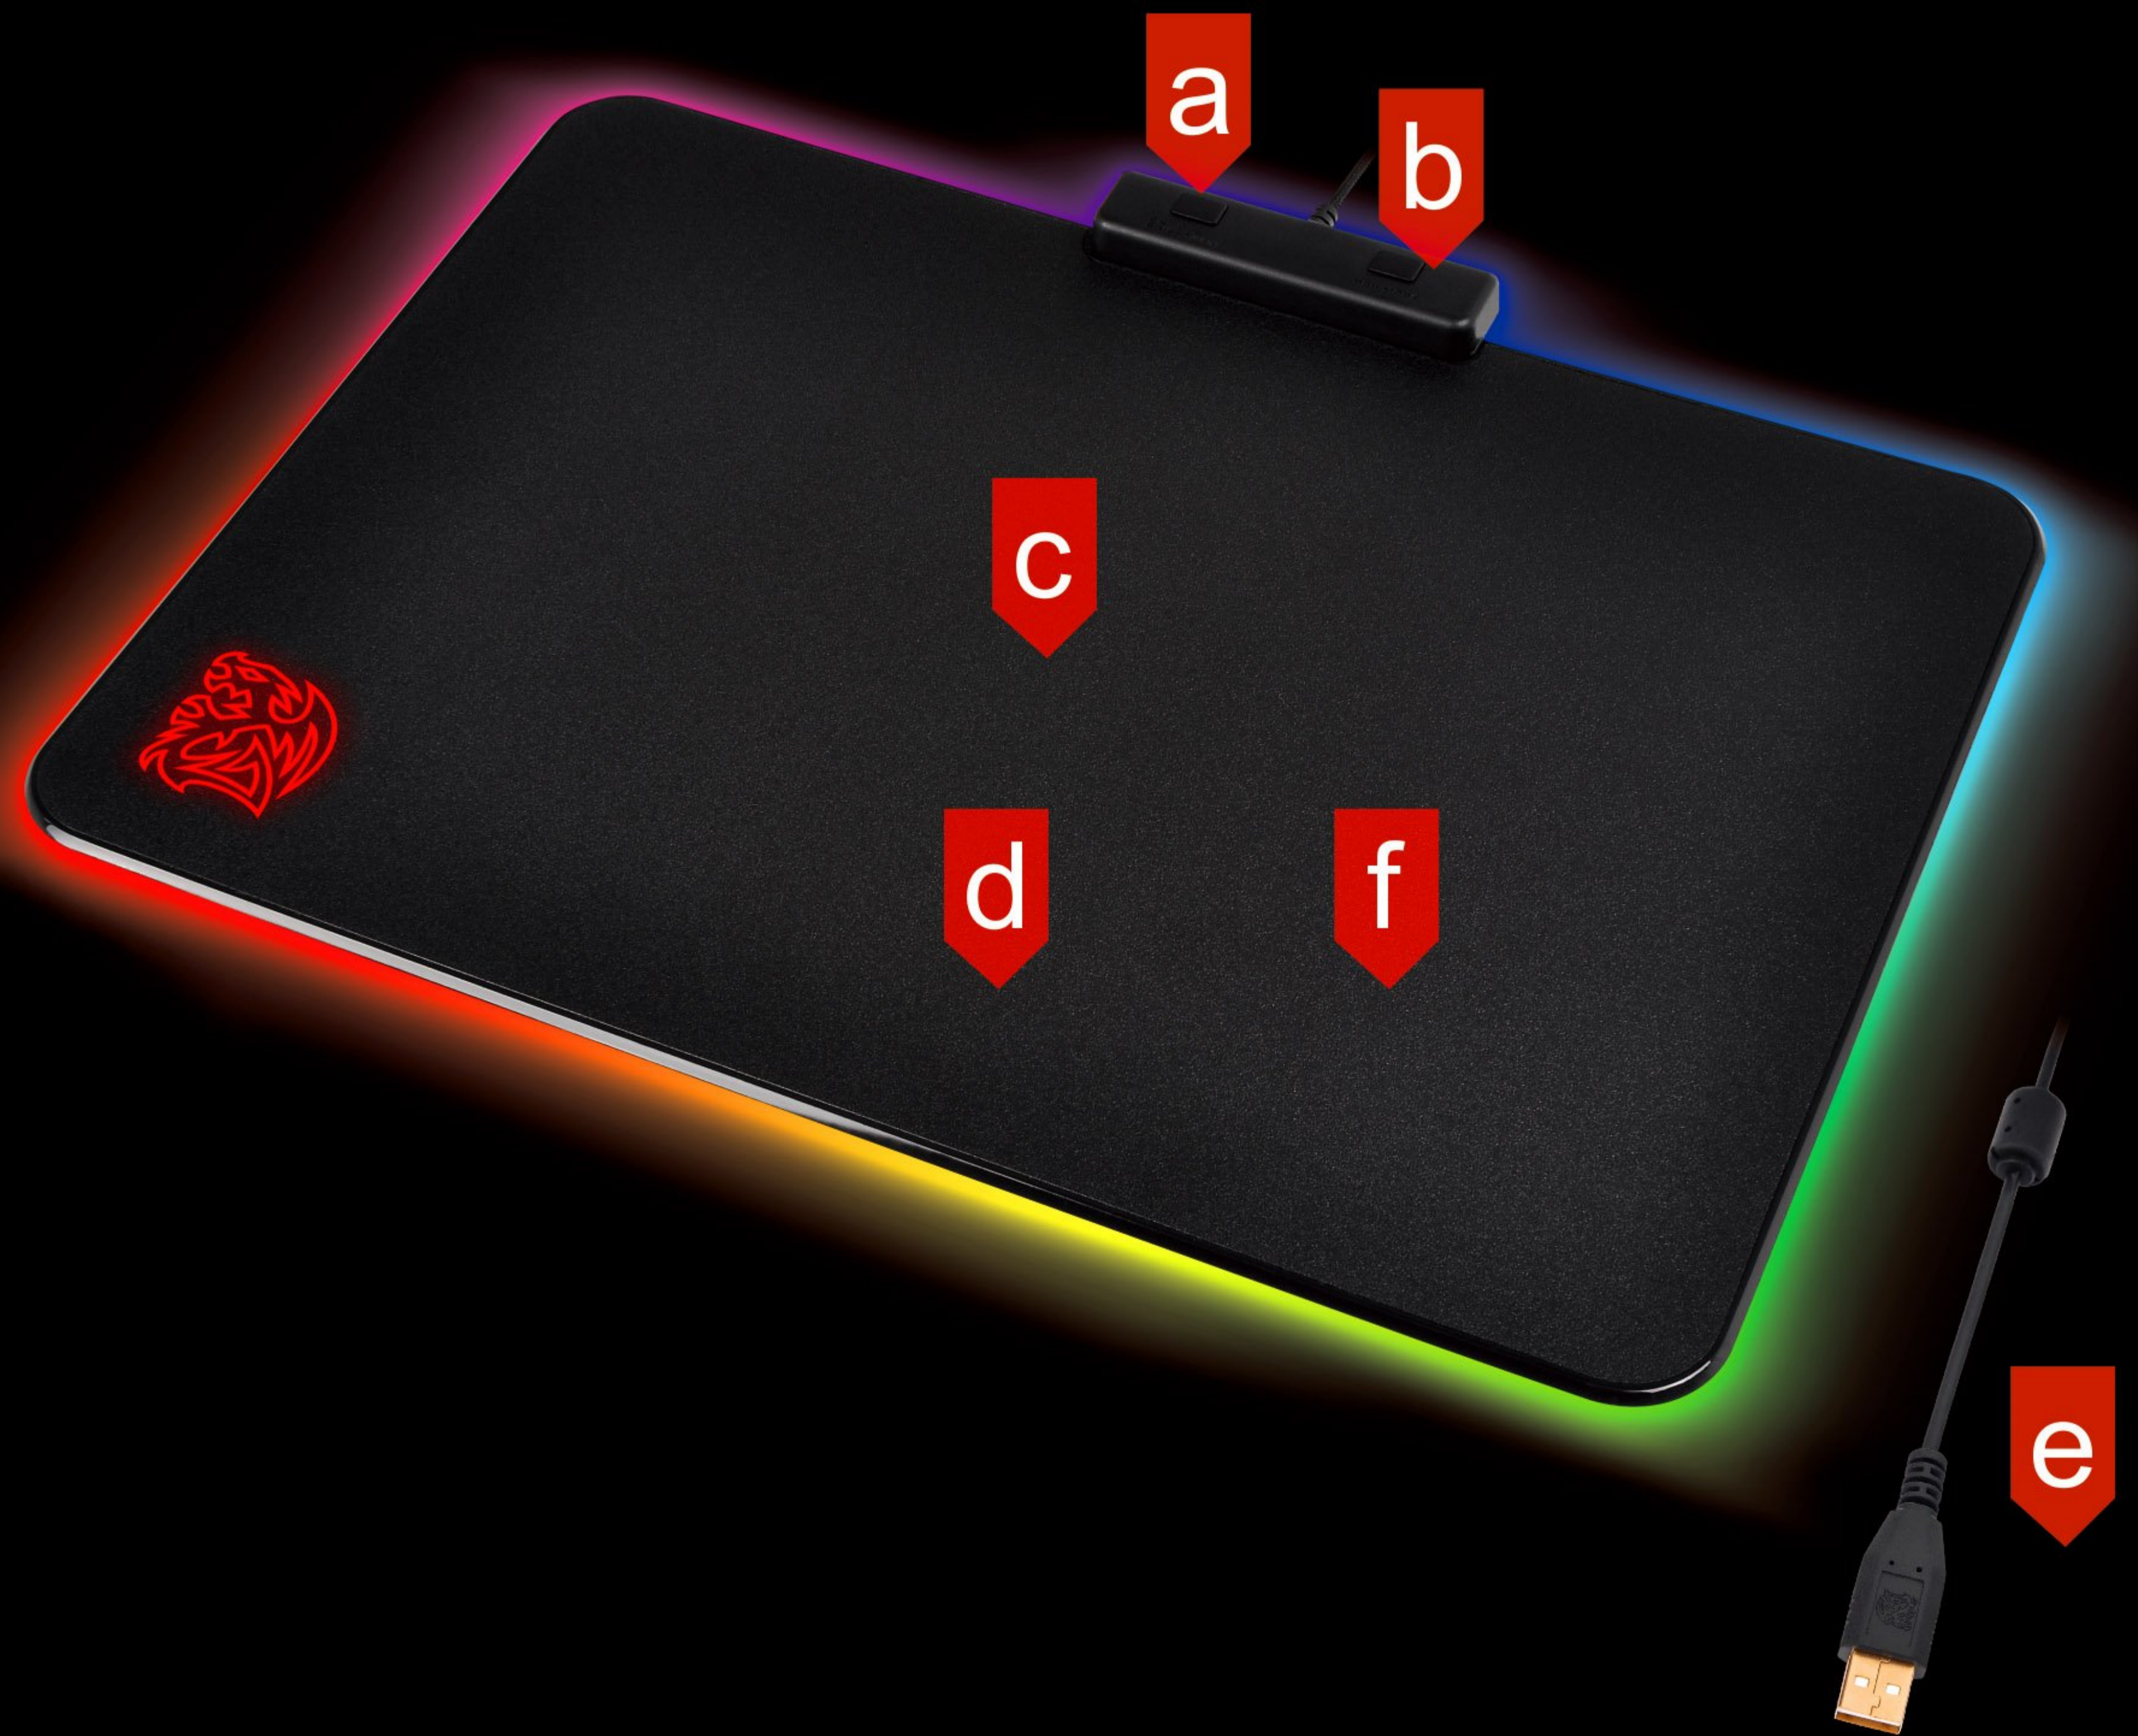

DRACONEM RGB

GAMING MOUSE PAD

SPECIAL OPTIMIZED SURFACE COMPATIBLE

DRACONEM RGB | BRING COLOR TO LIFE

The DRACONEM RGB comes with a special optimized surface that allows strong tracking that all gamers need for superb accuracy during intense gameplay.

STUNNING RGB VISUAL ILLUMINATION

CHALLENGE IS THE GAME

Tt ESPORTS
By Thermaltake

DRACONEM RGB

GAMING MOUSE PAD

NON-SLIP RUBBER BASE

DRACONEM RGB | BRING COLOR TO LIFE

A special non slip rubber based used to ensure the DRACONEM RGB mouse pad will never slip as you game, even in the most intense of battles. Play with confidence and never have to worry about mouse pad lift-off or slipping!

c) SPECIAL OPTIMIZED SURFACE COMPATIBLE

Allows strong tracking

d) ACCURACY AND EFFORTLESS SPEED

Micro-textured finish that delivers strong accuracy and flawless speed

e) GOLD-PLATED USB CONNECTOR

Gold-plated USB for high quality transfer

f) NON-SLIP RUBBER STOPPERS

A special silicone based used to ensure the DRACONEM RGB mouse pad will never slip as you game

CHALLENGE IS THE GAME