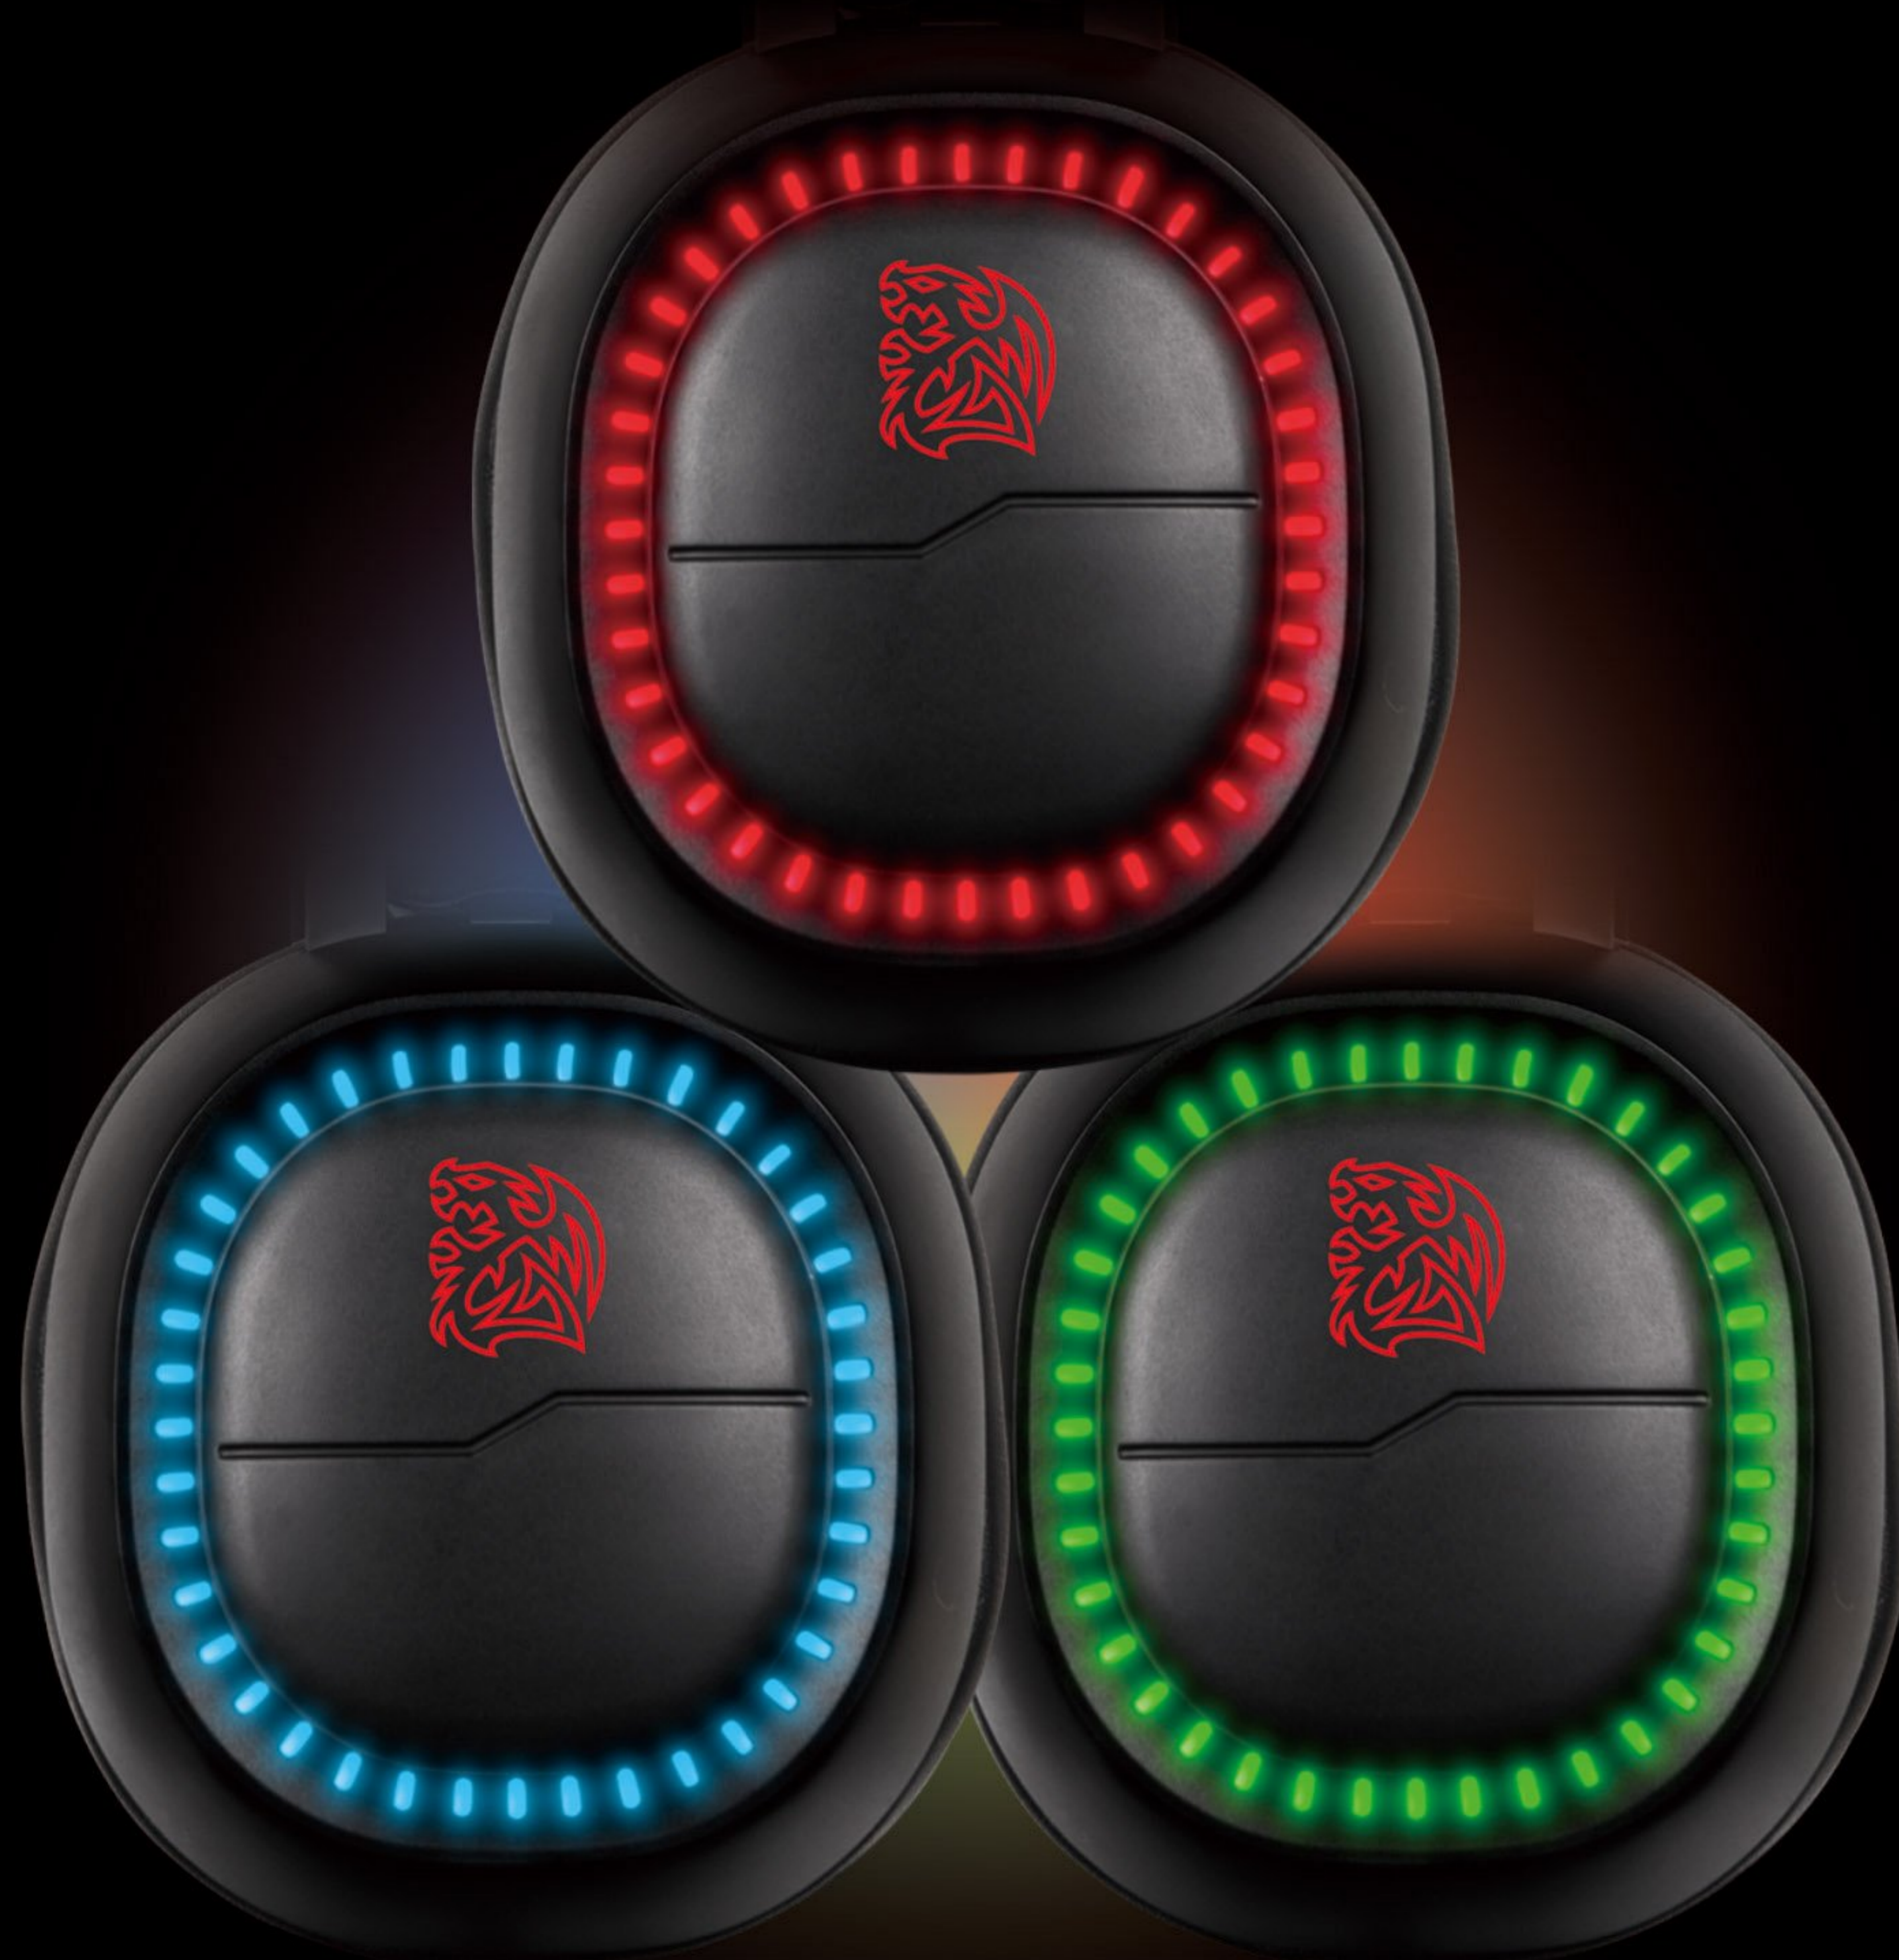

# SHOCK PRO

GAMING HEADSET

**RGB**