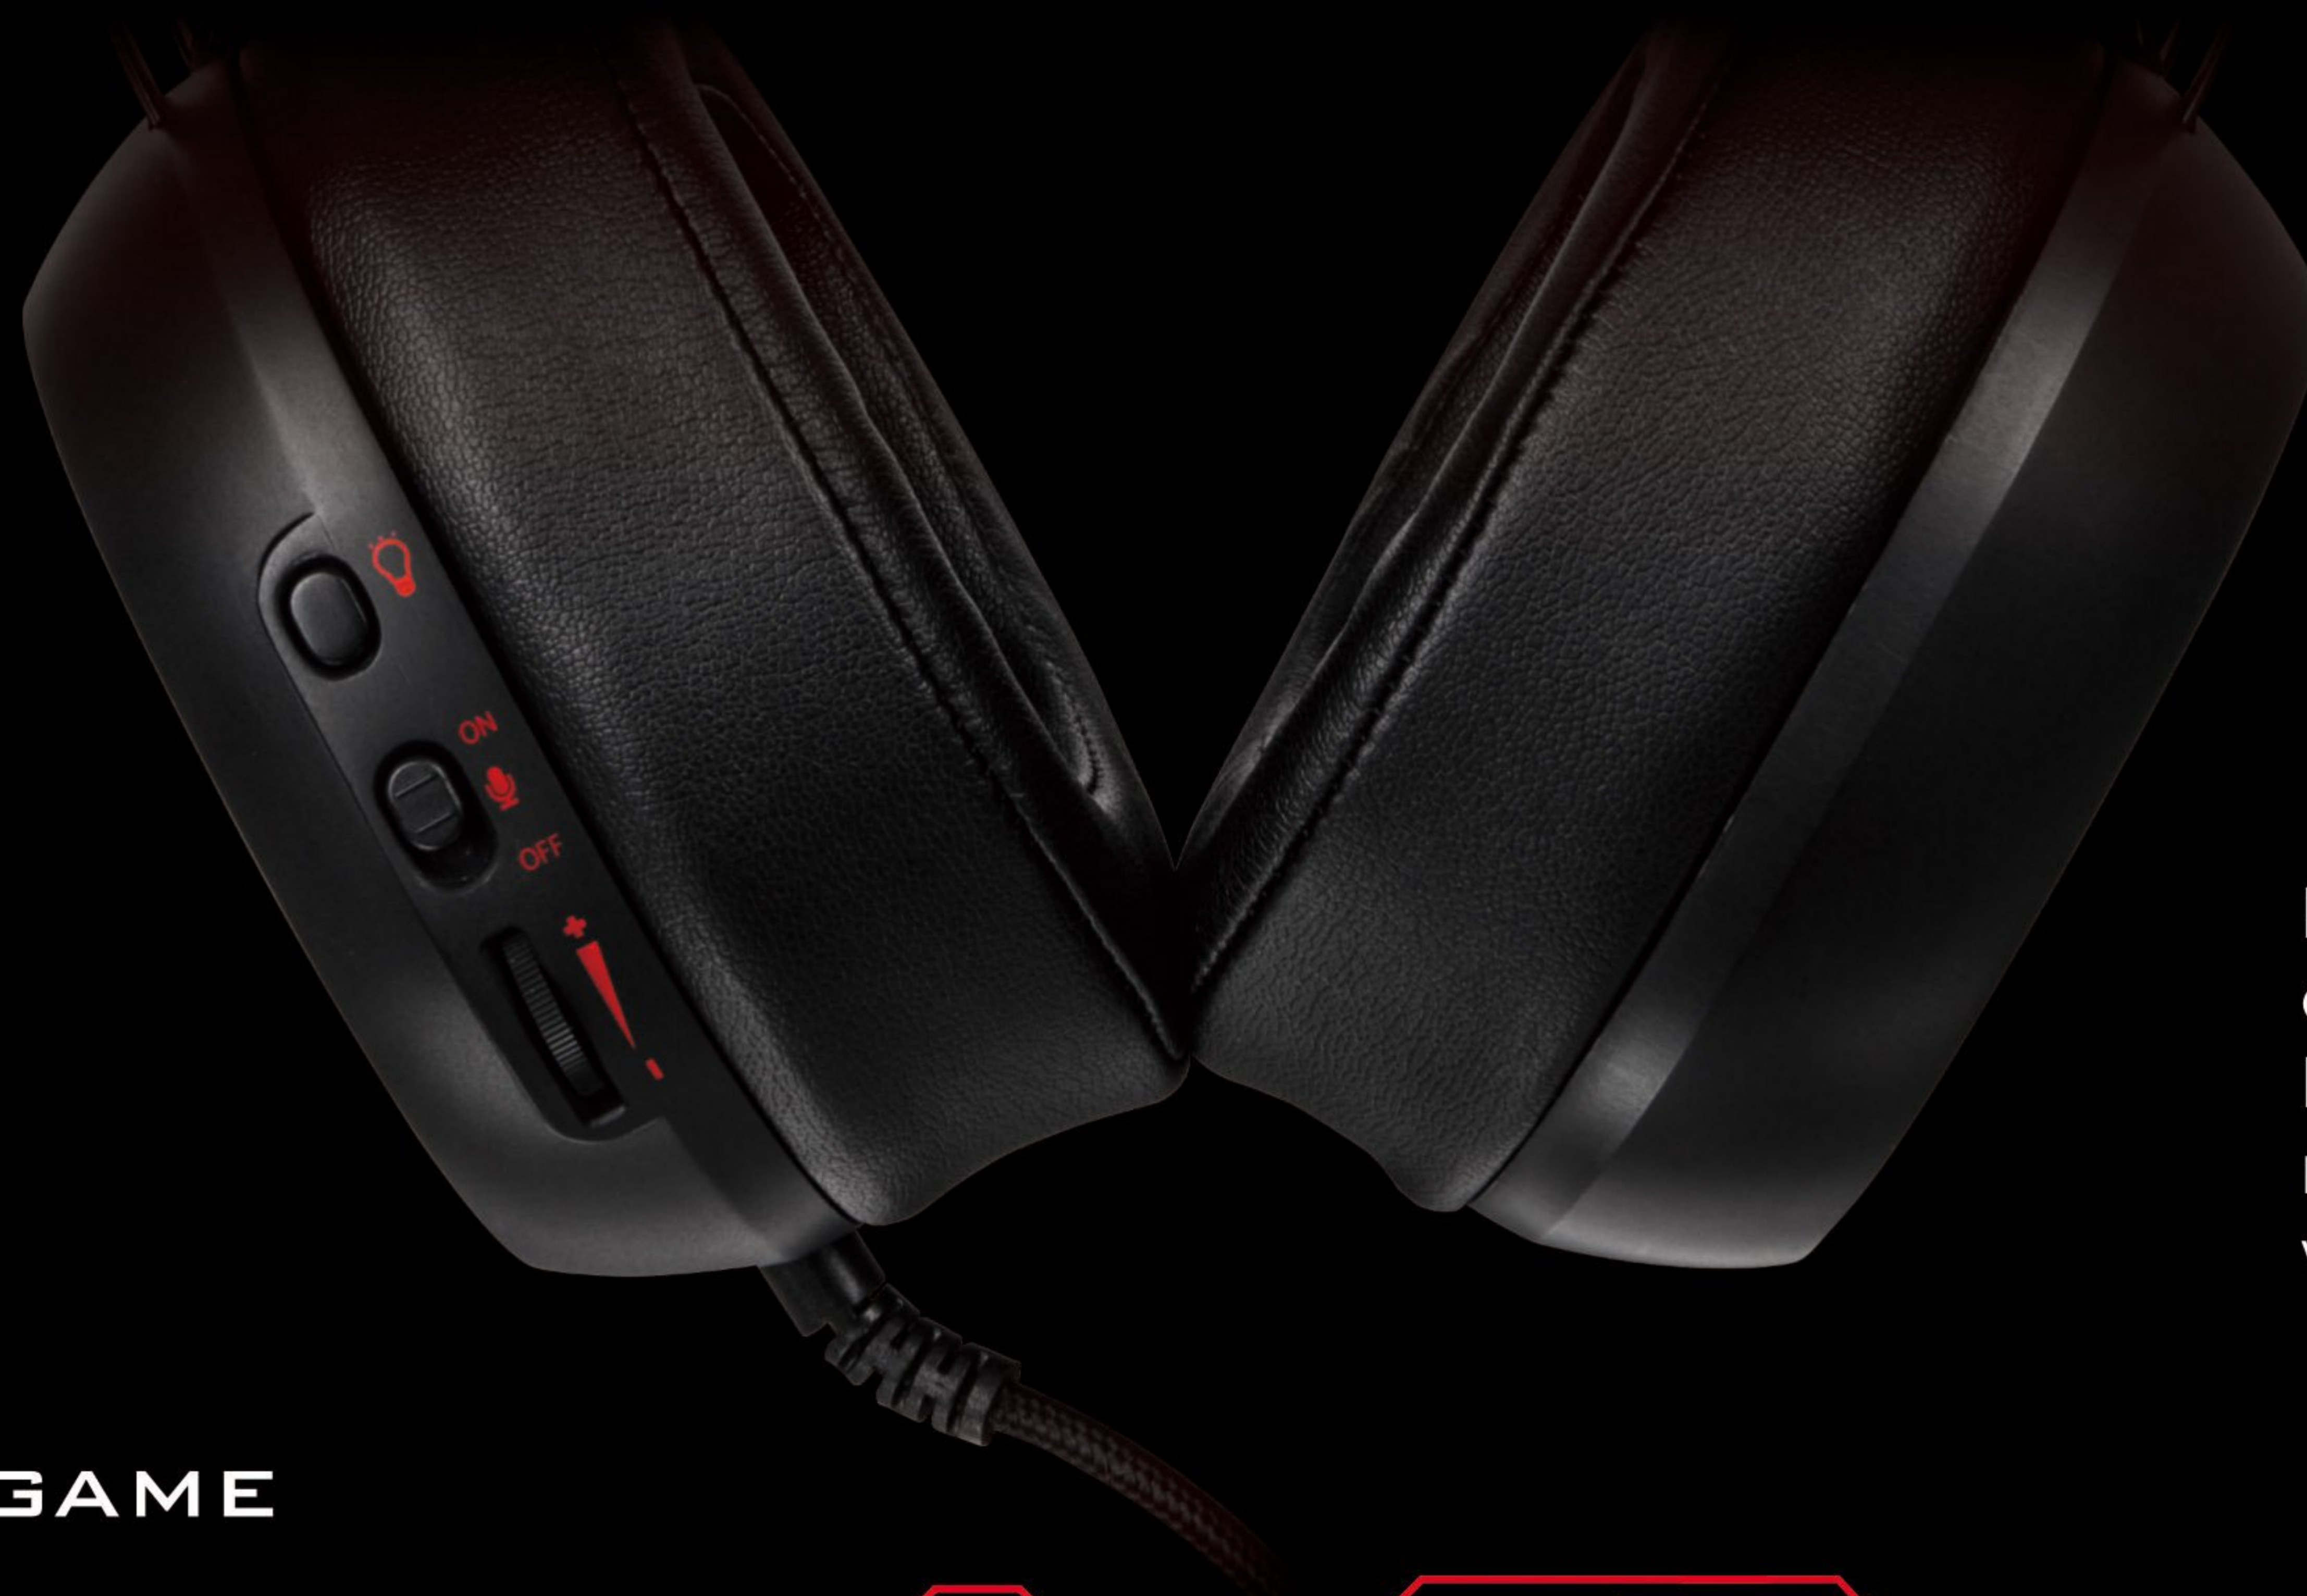

Tt® **ESPORTS**
By Thermaltake

SHOCK PRO

GAMING HEADSET

RGB

CONVENIENT PHYSICAL BUTTON DESIGN

VOLUME | LED LIGHTING | MICROPHONE

SHOCK PRO **RGB** | Gaming Headset

Physical buttons on earcup allows users to adjust volume, RGB LED lighting effect, and microphone mute controls within seconds.

CHALLENGE IS THE GAME